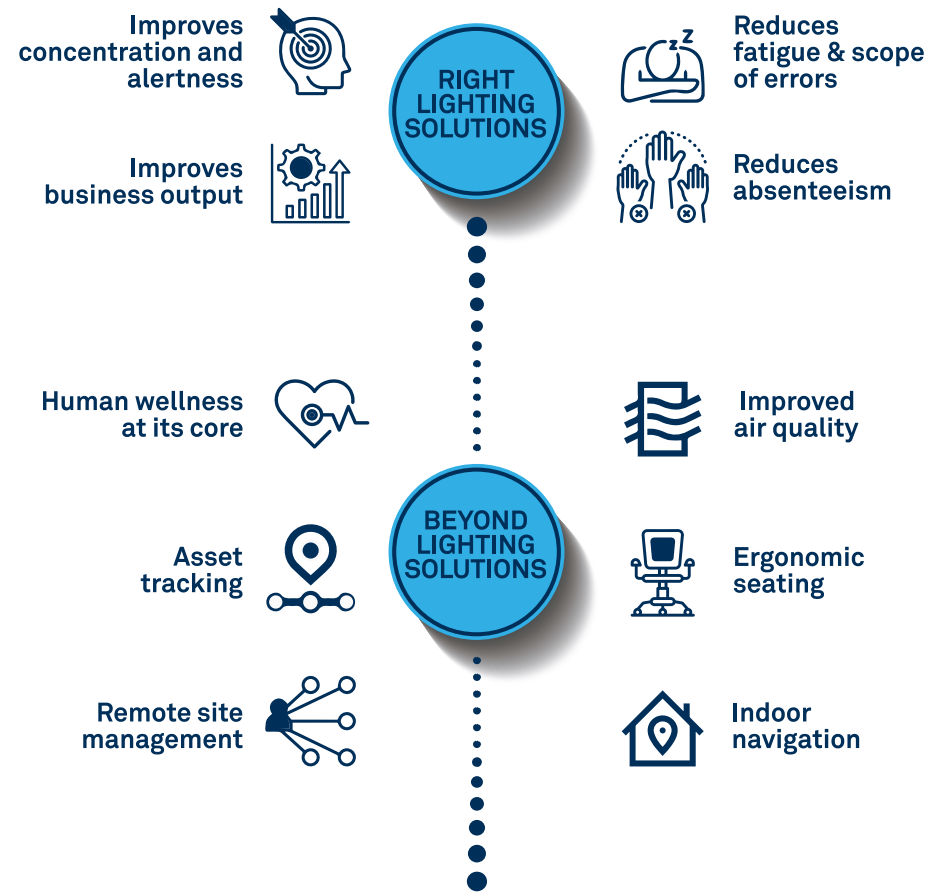

 **mapiq**

LMS

Lighting Management System

Smart occupancy, touchless workspace

A smart workspace is an intelligent ecosystem that relies on a number of connected devices to monitor, control and manage various working operations and conditions. Wipro Lighting believes, working environment and peoples' needs are integrated and converge at every level. Sensors add a dynamic aspect to lighting applications, making it more efficient, comfortable and convenient. Sensors are a key factor in the smart and connected workspace.

Choose smartness to simplify every stage of your journey. Our lighting control ecosystem is an end-to-end solution for every step of your smart lighting journey: starting with a simple switch and controller while gaining more benefits through automation. This ecosystem gradually contributes to green building and ESG initiatives through savings on resources, time, and money. Wipro iSense™ offers an easy-to-use mobile app to simplify and redefine smart lighting experience for enterprises. The app can easily configure and control individual/group devices, invoke scenes, and schedule device operations.

INTRODUCING THE BRILLIANCE OF INDUSTRY 5.0

industry
5.0

The next revolution in the lighting industry integrates humans with efficient, intelligent, and accurate machines. While Industry 4.0 revolutionized automation, Industry 5.0 recentres itself around the “human” factor and focuses on human-machine collaboration for creating a sustainable future. Wipro C&I Business has taken the lead to revolutionize the industry by integrating the human touch in Industry 5.0. It proudly presents the Latest range of Lighting, Indoor Air Quality, and Anthropometric Seating Solutions keeping human wellness in focus.

THE HUMAN-MACHINE EQUILIBRIUM

NET-ZERO TARGETS

Creating a sustainable future for humanity

**WIPRO C&I BUSINESS:
GOOD FOR PEOPLE, GREAT FOR BUSINESS**

SMART OUTDOOR

Wirelessly Connected

Centrally Managed

Traffic Monitoring