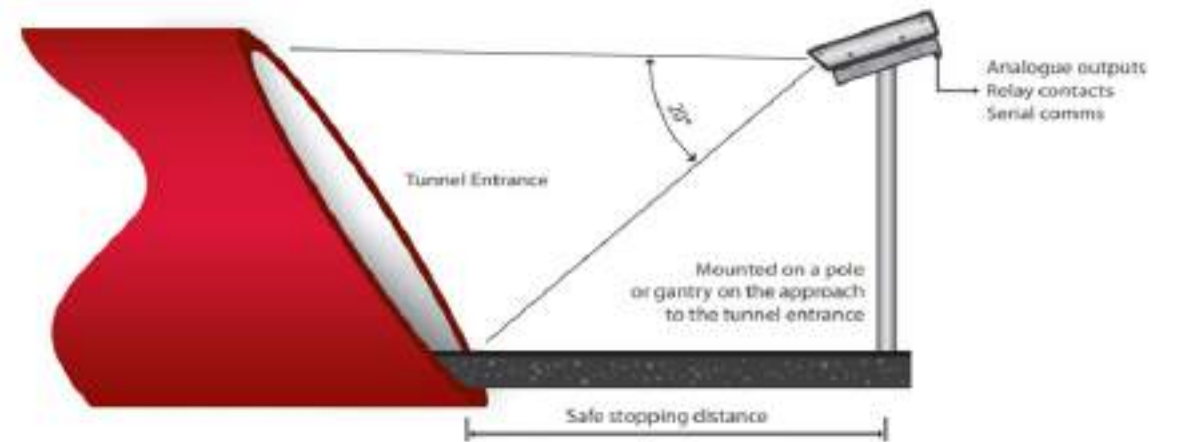

An extensive range of tunnel lighting for effective illumination.

Adequate illumination in the tunnel allows the drivers to quickly adjust to the light and identify the obstacles without compromising their experience. ASPIRE Range of tunnel lighting offers high-lumen outputs with glare-free visibility that prevents fatigue and creates maximum visual comfort.

ASPIRE

Range of Tunnel Lighting

NEW

Aspire LF43

Highly advanced LED luminaire with IP66 and IK10 protection made of aluminum extruded housing having technically advanced tunnel light optics IP lens

Catalogue Reference No.	Wattage (W)	CCT (K)	LP ₹
LF43-122-SYM-57-XX	80W	5700	Price on Request
LF43-132-SYM-57-XX	120W	5700	
LF43-302-SYM-57-XX	200W	5700	
LF43-452-SYM-57-XX	300W	5700	

- Also available in asymmetric beam angle
- Available in 4000K CCT

The Intelligent Tunnel Management system is a modular and integrated suite, consisting of subsystems that work together for data detection within the tunnel (such as ventilation and pressurization), monitoring the overall infrastructure status, and implementing safety measures in case of fires and accidents.