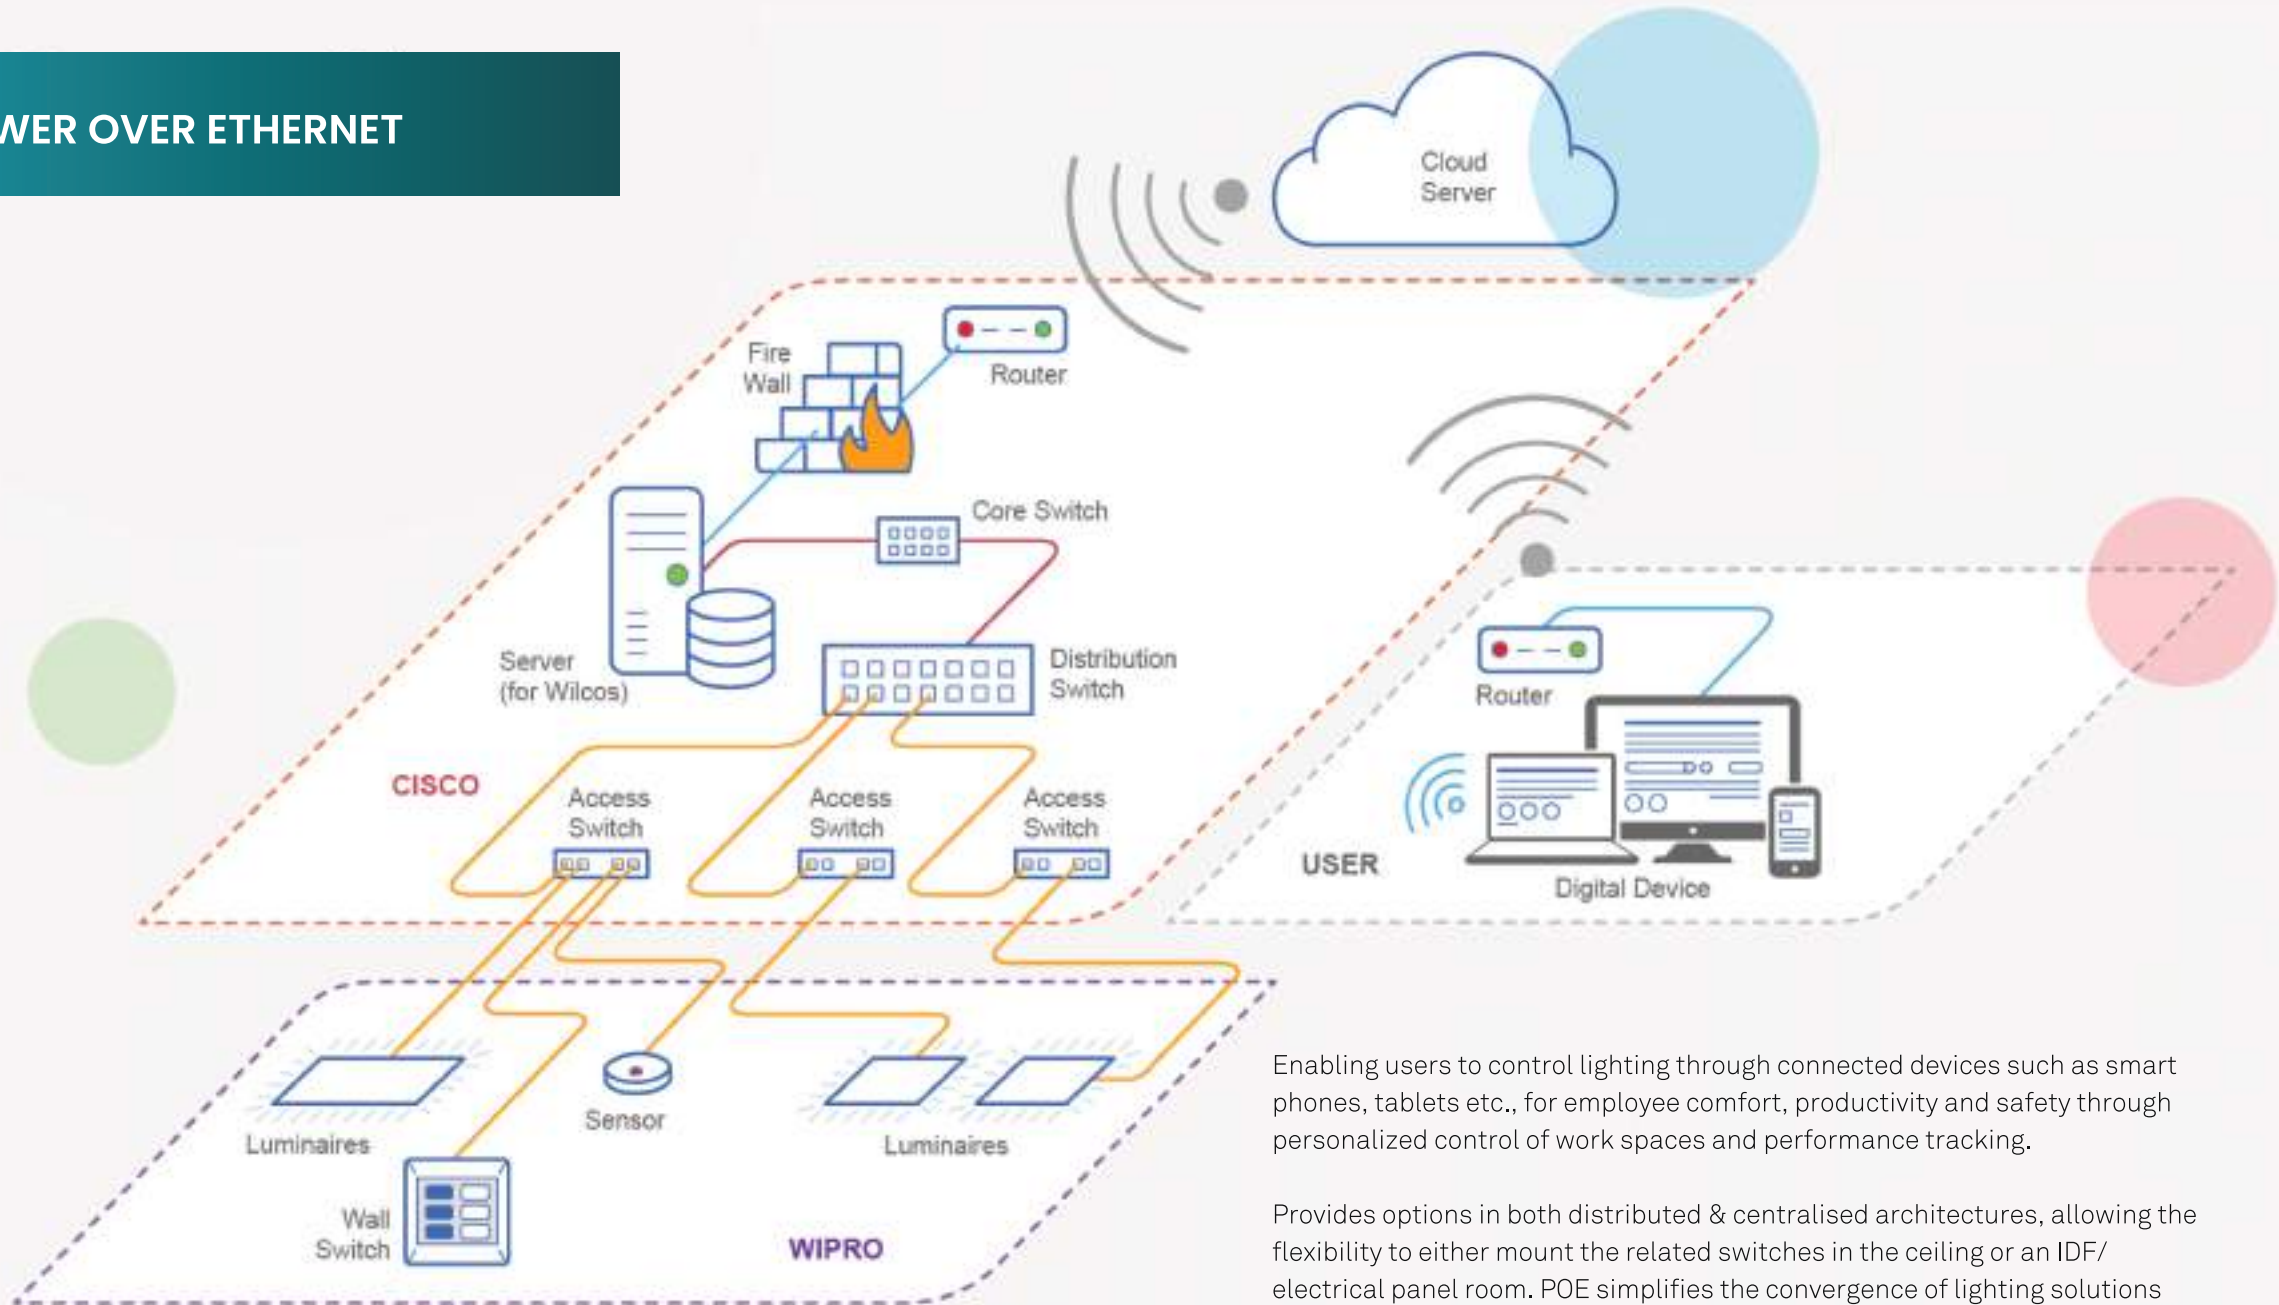

Our partnership with pure Li-Fi, Scotland, will deliver high-speed and secure data transmission through LED luminaires.

We have entered into partnership agreement with 3 prestigious technology brands - Igor, USA, for its smart and connected lighting products; with Schreder, Belgium, for premium and latest IoT based outdoor solutions; and with Mapiq, Netherlands, for smart workplace solutions.

Wipro's Solution on
Human Centric Lighting

inSync™ makes artificial light mimic sunlight to create a pleasant and harmonious experience.

- Transform workspaces from constant to dynamic lighting
- Enhance employee wellbeing and productivity
- Work with multiple platforms - PoE, DALI or iSense™

POWER OVER ETHERNET

Enabling users to control lighting through connected devices such as smart phones, tablets etc., for employee comfort, productivity and safety through personalized control of work spaces and performance tracking.

Provides options in both distributed & centralised architectures, allowing the flexibility to either mount the related switches in the ceiling or an IDF/ electrical panel room. POE simplifies the convergence of lighting solutions with building automation systems over IP without compromising lighting efficiency, maintenance, product life and security.